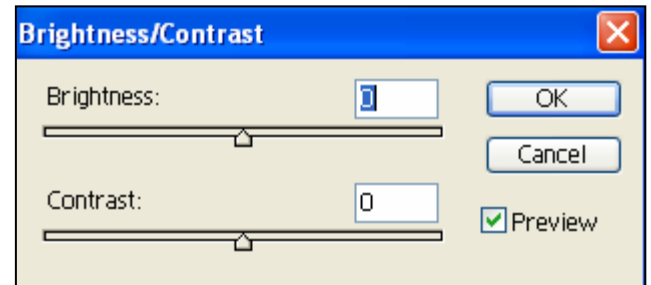

TIPS TRICKS^{AND} HOW TO...

Adjust the Brightness/Contrast using Adobe Photoshop 7.0

Select "Image" from the menu bar then select "Adjustments" and "Brightness/Contrast."

***Note: you can let Photoshop automatically determine these settings by choosing "Auto Contrast."*

In the "Brightness/Contrast" box, move the bars right and left to adjust your picture's brightness or contrast. You can preview your picture in the workspace as you make the adjustments by making sure the checkbox next to preview is selected.