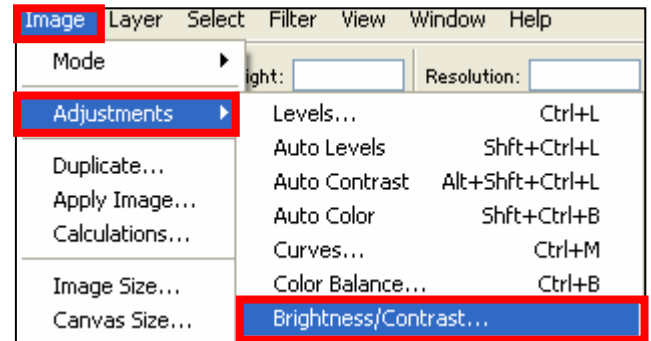

TIPS TRICKS^{AND} HOW TO...

Adjust the Brightness/Contrast using Adobe Photoshop 7.0

Select "Image" from the menu bar then select "Adjustments" and "Brightness/Contrast."

***Note: you can let Photoshop automatically determine these settings by choosing "Auto Contrast."*

In the "Brightness/Contrast" box, move the bars right and left to adjust your picture's brightness or contrast. You can preview your picture in the workspace as you make the adjustments by making sure the checkbox next to preview is selected.