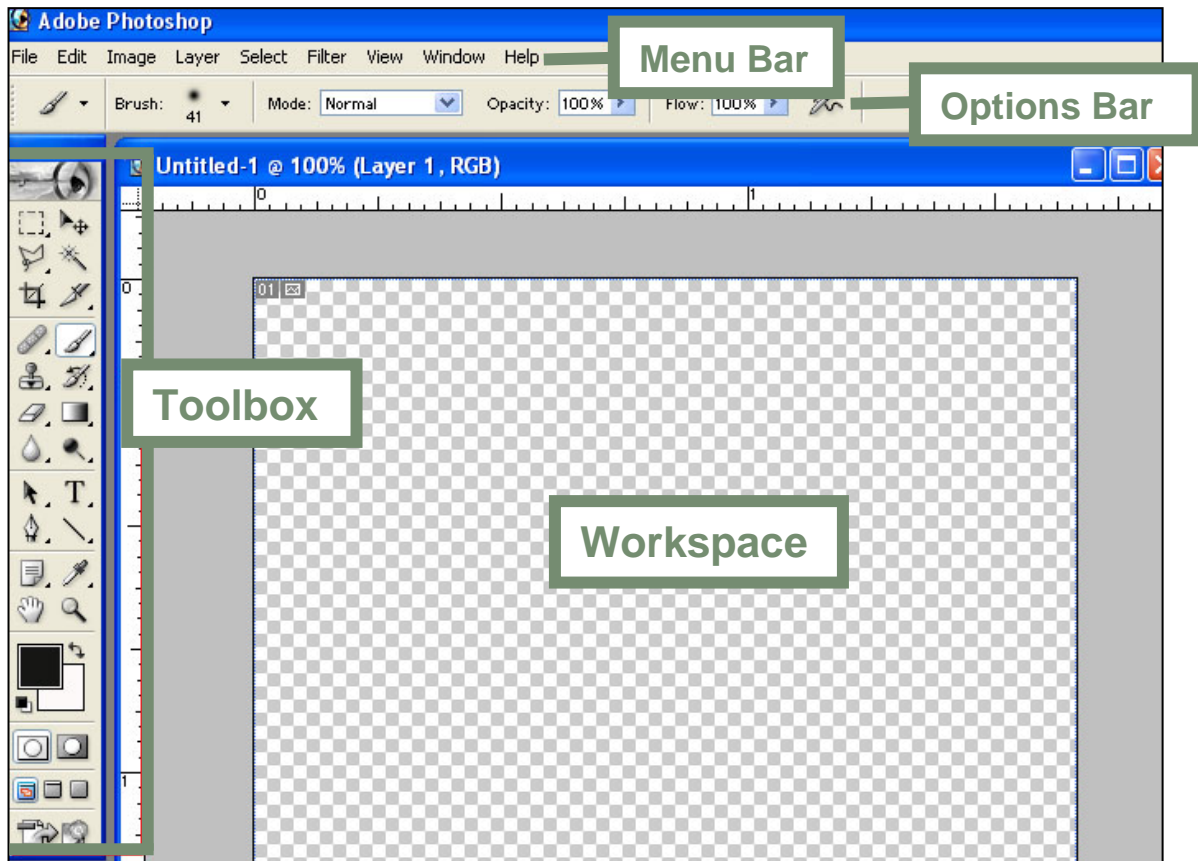

TIPS TRICKS^{AND} HOW TO...

Use the Adobe Photoshop 7.0 Workspace

Photoshop is a great product to use for photo manipulation, creating, or for saving your files for use on the web or for print. Photoshop is not a layout or a drawing tool.

The Photoshop **Menu** displays different drop down menus for performing various tasks in Photoshop. Common options such as save or exit are available from these menus.

The Photoshop **Options Bar** changes depending on which tool you are currently using from the toolbox. Options such as brush size or opacity are a couple of common options.

The Photoshop **Toolbox** contains all of the most commonly used tools in Photoshop. Tools such as the paintbrush, selection tool, eraser, text, etc. can all be selected from this area of Photoshop.

The **Workspace** is where you build your project.