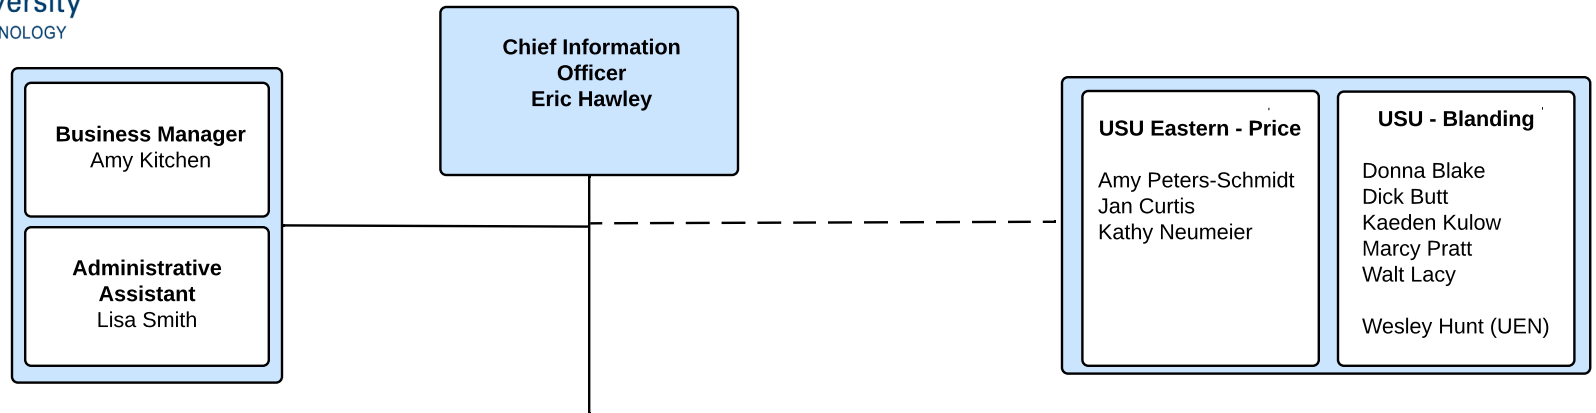

# Organizational Chart by Team

Service Desk (SD)	ServiceNow (SN)	Enterprise Application Administration (EAA)	Enterprise Integrations (EI)	Websites & Design (Web)	Security & Systems Engineering (SSE)	Networking (NW)	Physical Infrastructure (PI)
Madonna Bortle-Mngr Bryce Greenhalgh-Supv Jennifer Fluckiger-Supv Aaron Elwood Connie Westenskow Dan Kirby Dave Butte Derik Winegar Evan Hyde Jaromy Emery Justin Jaspersen Mark Rechsteiner Michael Bishop Sam Phelps Seth Pritchard Spenser Davis Will Sam Fong	Steve Funk - Mngr Dillan Smith Doug Garrett Isela Phelps Kellen Whetstone Kenzie Morton Mary Stauffer Nick Stauffer	Ryan Merrill - Mngr Alan Carbutt Duane Black John Mays Lee Harris Mikael Townsend Steven Clark Trevor Bennett	Carl Ellsworth – Mngr Anthony Hildebrandt Rick Macdonald Robert Holloway	Julie Duersch - Mngr Danielle Bosco Dustin Wood Logan Loertscher	Blake Rich - Mngr Allen Hill Dan Kitchens Dave Munsters Eric Allen Ken Andersen Kenlee Brown Matt Lorimer Randall Tesch Rick Major Roger Karren Santiago Gimenez Ocano Scott Nielsen	Kevin Grover – Mngr Dustin Beier Eldon Koyle Jay McEntire Morlyn Seamons	David Tidwell - Mngr Aaron Stewart Brady Esterholdt Braydon Wise Dave Hoffman Derk Wise Mark Mathews Peter Stone
	<b>Computer Labs (Labs)</b>  Gary Egbert - Mngr						